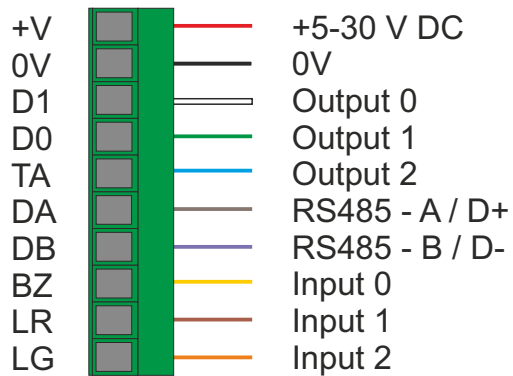

Wiegand Interface:

OSDP Interface:

Clock/Data Interface:

Wiegand Interface:

OSDP Interface:

Clock/Data Interface: