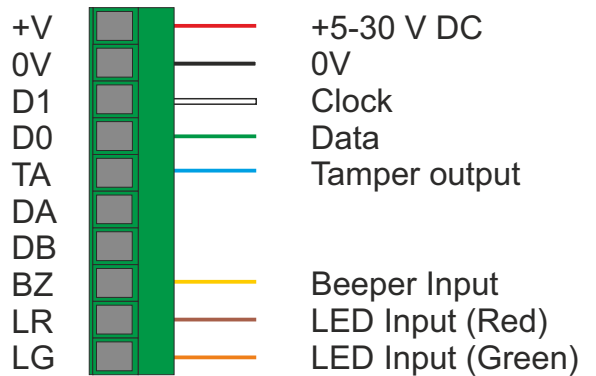

Wiegand Interface:

OSDP Interface:

Clock/Data Interface:

Wiegand Interface:

OSDP Interface:

Clock/Data Interface: