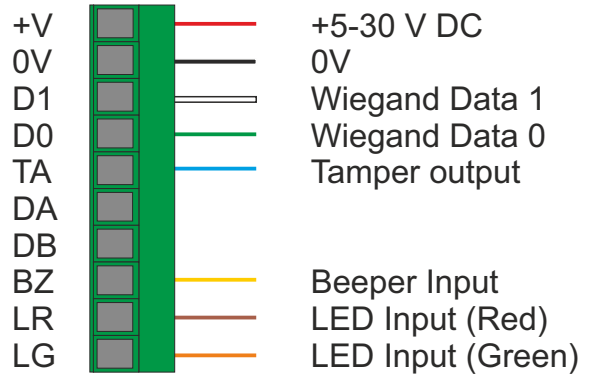

Wiegand Interface:

OSDP Interface:

Clock/Data Interface:

Wiegand Interface:

OSDP Interface:

Clock/Data Interface: