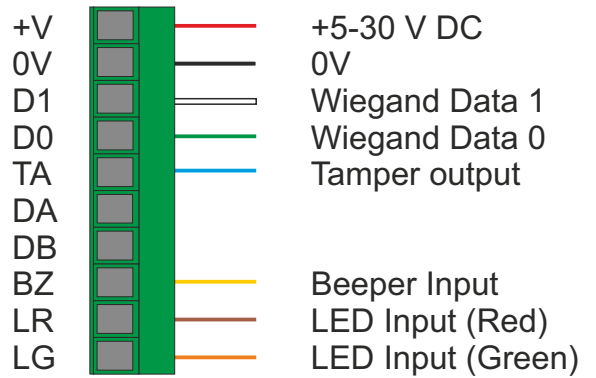

Wiegand Interface:

OSDP Interface:

Clock/Data Interface:

Wiegand Interface:

OSDP Interface:

Clock/Data Interface: