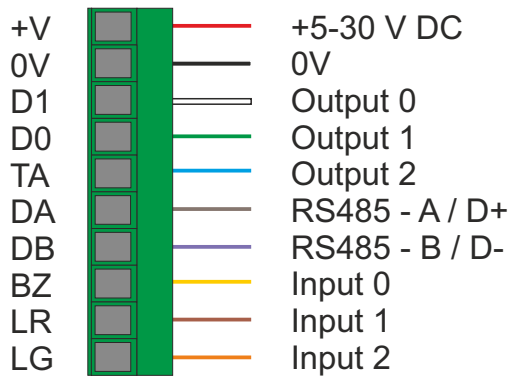

Wiegand Interface:

OSDP Interface:

Clock/Data Interface:

Wiegand Interface:

OSDP Interface:

Clock/Data Interface: