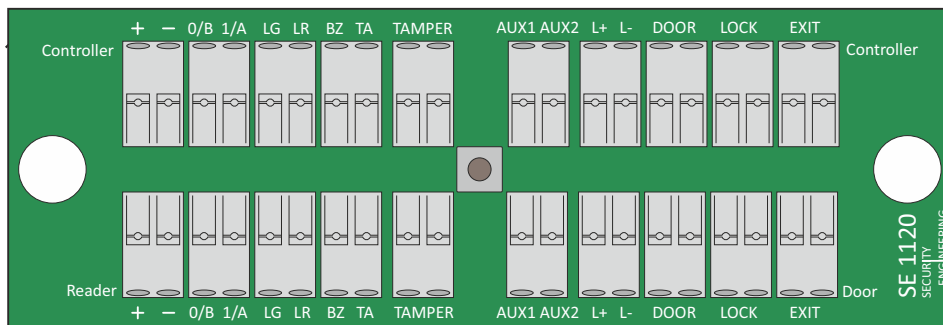

Access Control Junction Box
SE 1120

 Technical drawings
 according to DIN
 specifications

SECURITY
ENGINEERING

Tel.: +45 87 30 04 45
www.securityengineering.dk

Design : SE 1120 - EAC Junction box

Subject : Connections